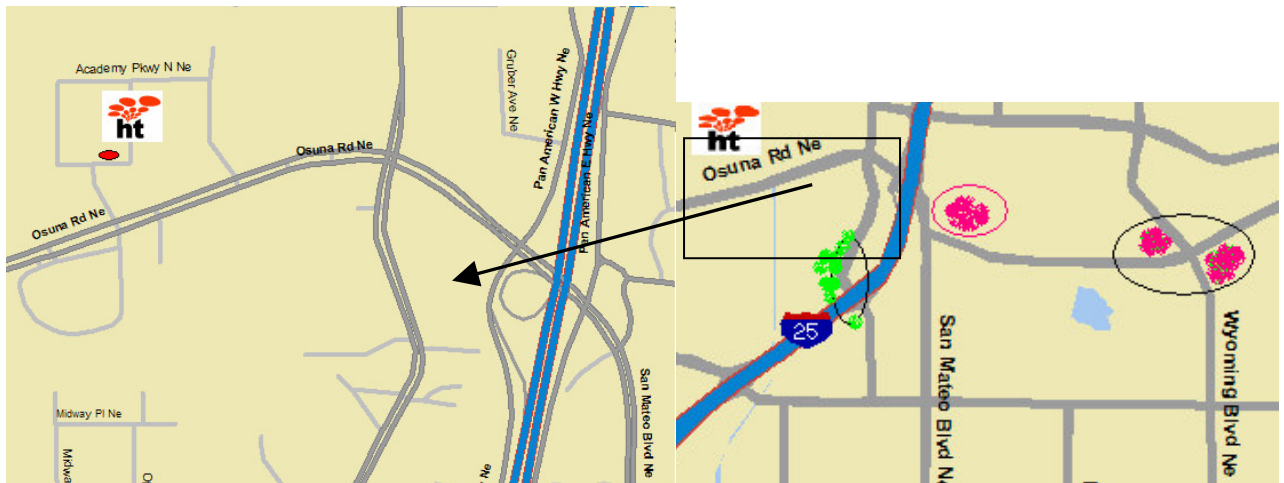

Directions to HT Micro

From ABQ airport (and points south):

1. Exit Airport to I-25 North.
2. Travel 8 miles on I-25 North.
3. Exit I-25 at Osuna/San Mateo.
4. Turn left at the light onto Osuna.
5. Head west on Osuna 1 mile.
6. Turn right at the light on Academy Parkway, 50 yards after Grainger Corporation.
7. When Academy Parkway comes to a T, continue into parking lot & look for 3817.

From points north:

1. Travel south on I-25
2. Take exit 231 toward Ellison-San Antonio / Osuna
3. Stay straight to go onto Frontage Rd. / Pan American Fwy.
4. Stay on Frontage Rd. and cross Ellison (1st light on Frontage Rd.).
5. Turn right onto Osuna (2nd light on Frontage Rd.
6. Follow directions from ABQ beginning at step 5.

- Nearby bookstores & shopping can be easily found in the red areas.
- Restaurants can easily be found in the red and green areas.
- A movie theatre is also in the green area.